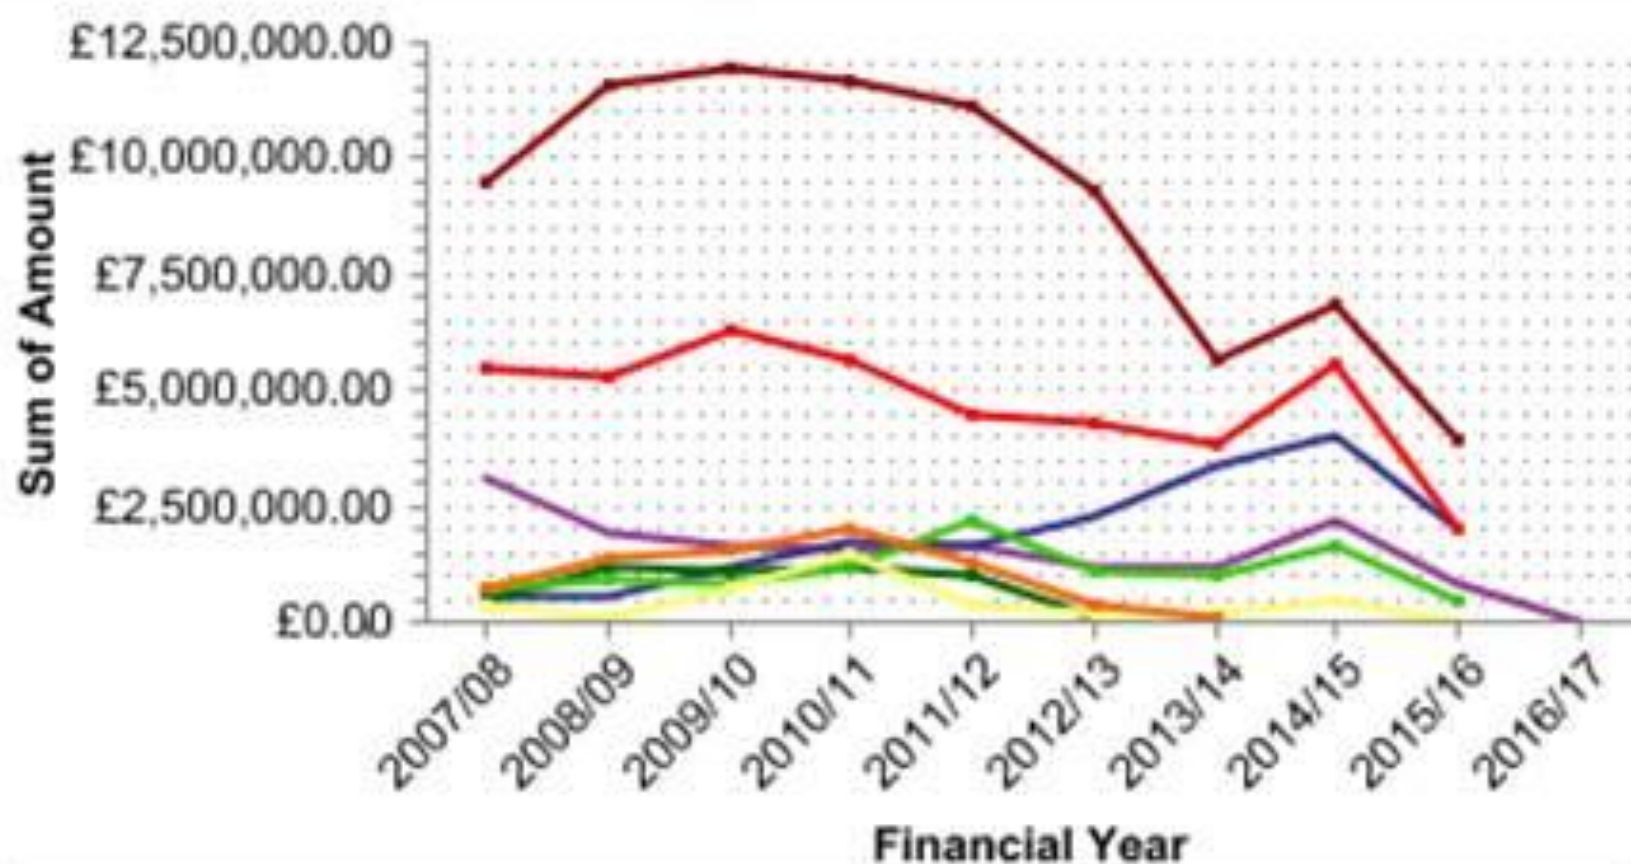

LC Funding over Time

Funder Overview

- LSC
- Local Authority
- London Councils
- Other Government funding
- Big Lottery
- EHRC
- Trusts
- Other